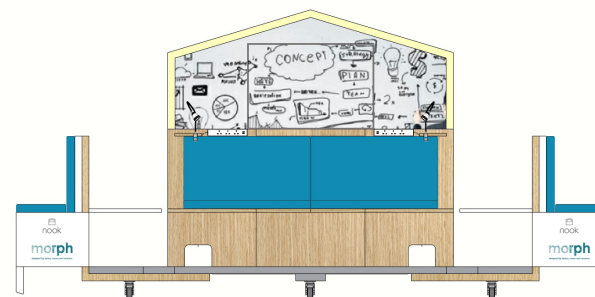

NOOK
morph

designed by: jessica, maira and veronica

transformation

movement

comfort

plans

elevations