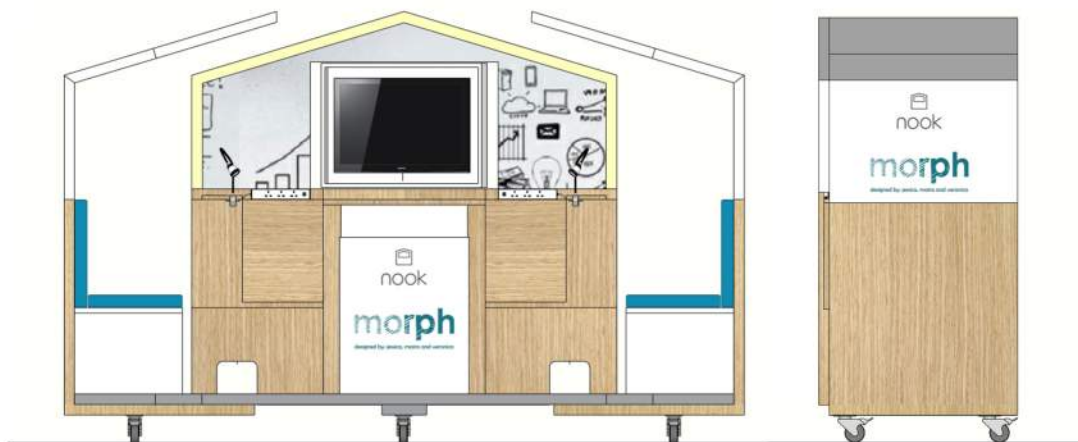

NAME: Jessica Shedarowich, Maira Vega, Veronica Rodriguez

EMAIL: jshedarowich@waremalcomb.com, mvega@waremalcomb.com, vrodriguez@waremalcomb.com

WHAT SUPER POWER WOULD YOU LIKE TO ADD TO YOUR NOOK?

WHEN FINISHED TAKE A PHOTO OF THIS PAGE AND EMAIL OR MESSAGE TO HELLOUSA@NOOKPOD.COM // +1 (630) 215 8581