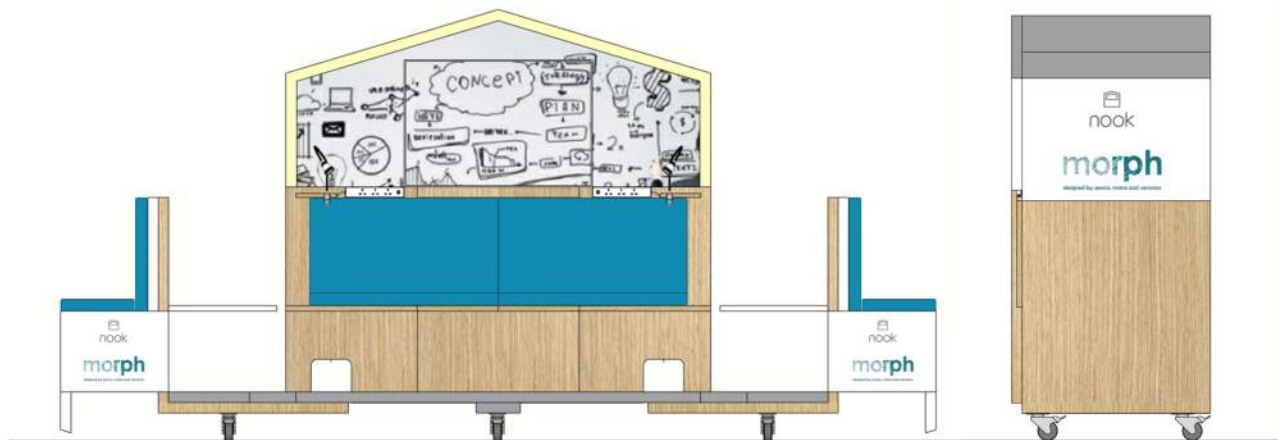

NAME: Jessica Shedarowich, Maira Vega, Veronica Rodriguez

EMAIL: jshedarowich@waremalcomb.com, mvega@waremalcomb.com, vrodriguez@waremalcomb.com

WHAT SUPER POWER WOULD YOU LIKE TO ADD TO YOUR NOOK?

WHEN FINISHED TAKE A PHOTO OF THIS PAGE AND EMAIL OR MESSAGE TO HELLOUSA@NOOKPOD.COM // +1 (630) 215 8581