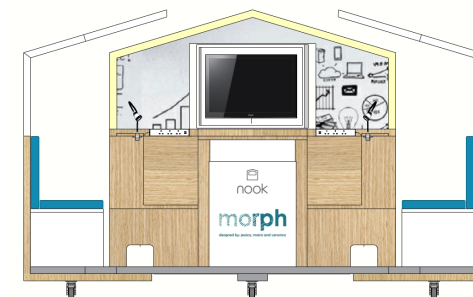

NOOK
morph

designed by: jessica, maira and veronica

transformation

movement

comfort

plans

elevations