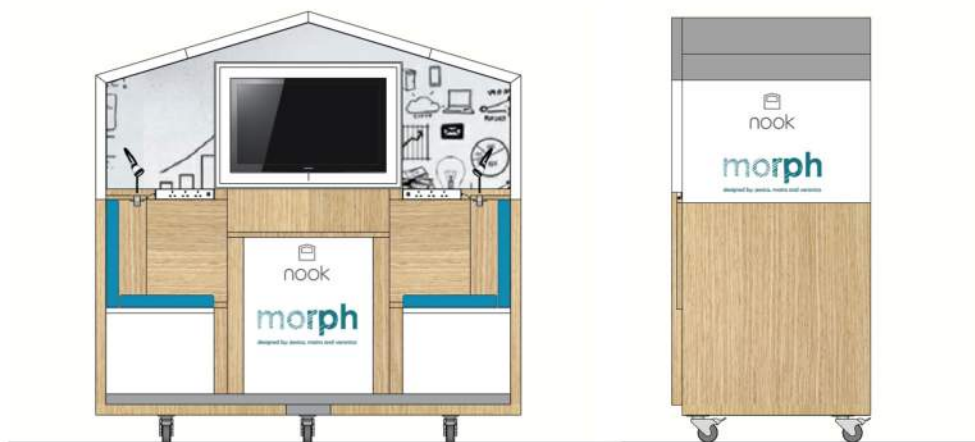

NAME: Jessica Shedarowich, Maira Vega, Veronica Rodriguez

EMAIL: jshedarowich@waremalcomb.com, mvega@waremalcomb.com, vrodriguez@waremalcomb.com

WHAT SUPER POWER WOULD YOU LIKE TO ADD TO YOUR NOOK?

WHEN FINISHED TAKE A PHOTO OF THIS PAGE AND EMAIL OR
MESSAGE TO HELLOUSA@NOOKPOD.COM // +1 (630) 215 8581